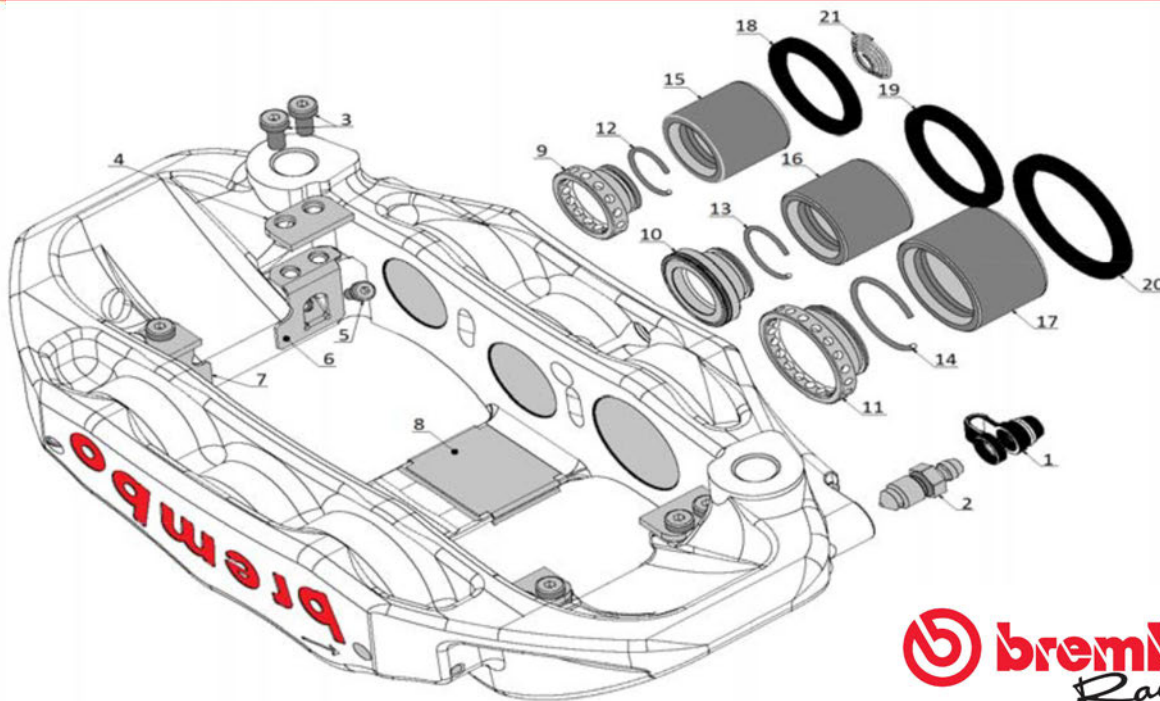

Caliper XA5 C2 01/02

Caliper Weight lbs	5.67	Disc Thickness mm	28-32	Bracket Studs	80.080C
Pistons number	6	Disc Diameter mm	355-380	LH / RH Caliper #	201 / 202
Piston Diameters mm	28,30,38	Pad Shape Brembo #	1980	Caliper Body	Monobloc
Piston Area sq.cm	49.13	Pad Area sq.cm	78.5 sq cm	Caliper Material	Aluminium
Fluid Capacity cc	81.07	Max Pad Thickness mm	22-25	Series	Trophy Truck Narrow

Item	Description	Part Number	Qty
1	Bleed Screw Cap	05150220	2
2	Bleed Screw	05281213	2
3	Pad Support Screw	A11244101	8
4	Pad Support	20726926	4
5	Abutment Plate Screw	A11234064	4
6	Abutment plate	20726863	2
7	Abutment plate	20726864	2
8	Bridge Plate	20726854	2
9	28 mm Piston Insert	20546262	2
10	30 mm Piston Insert	XA5C108	2
11	38 mm Piston Insert	20546267	2
12	Retaining Clip for 28 mm Insert	05209130	2
13	Retaining Clip for 30 mm Insert	05209131	2
14	Retaining Clip for 38 mm Insert	05209135	2
15	28 mm Piston	20795442	2
16	30 mm Piston	20795443	2
17	38 mm Piston	20795447	2
18	28 mm Seal	05722440	2
19	30 mm Seal	05722441	2
20	38 mm Seal	05722445	2
21	Knock Back Spring	05436073	6

760-727-9900
 INFO@IDDESIGNS.NET
 WWW.IDDESIGNS.NET
 2485 Coral St. Unit A, Vista, CA 92081

Caliper Components

Part	Description	Apply on Threads	Torque Specification
05.2812.33	Caliper Bleed Screw	Room Temp	124 to 140 inch lbs
All	Cross over tubes	N/A	160 to 175 inch lbs
All	Caliper Inlet Fittings	N/A	216 to 230 inch lbs
80.026AB	E5 & A4 Caliper Half Bolts	Anti Seize	24 ft lbs
MS-7	Front Caliper Jet Nuts	Anti Seize	35 ft lbs
MS-6	Rear Caliper Jet Nuts	Anti Seize	25 ft lbs
4mm	Abutment Plate Screws	Blue Loctite	35 to 44 inch lbs
5mm	Abutment Plate Screws	Blue Loctite	62 to 70 inch lbs
6mm	Abutment Plate Screws	Blue Loctite	80 to 88 inch lbs