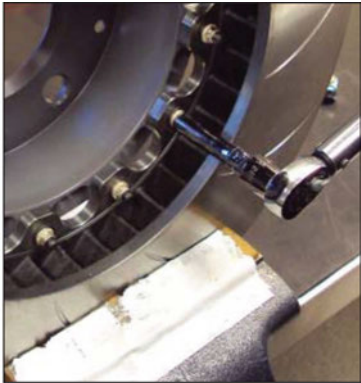

Caliper XA5 C2 01/02

Caliper Weight lbs	5.67	Disc Thickness mm	28-32	Bracket Studs	80.080C
Pistons number	6	Disc Diameter mm	355-380	LH / RH Caliper #	201 / 202
Piston Diameters mm	28,30,38	Pad Shape Brembo #	1980	Caliper Body	Monobloc
Piston Area sq.cm	49.13	Pad Area sq.cm	78.5 sq cm	Caliper Material	Aluminium
Fluid Capacity cc	81.07	Max Pad Thickness mm	22-25	Series	Trophy Truck Narrow

Item	Description	Part Number	Qty
1	Bleed Screw Cap	05150220	2
2	Bleed Screw	05281213	2
3	Pad Support Screw	A11244101	8
4	Pad Support	20726926	4
5	Abutment Plate Screw	A11234064	4
6	Abutment plate	20726863	2
7	Abutment plate	20726864	2
8	Bridge Plate	20726854	2
9	28 mm Piston Insert	20546262	2
10	30 mm Piston Insert	XA5C108	2
11	38 mm Piston Insert	20546267	2
12	Retaining Clip for 28 mm Insert	05209130	2
13	Retaining Clip for 30 mm Insert	05209131	2
14	Retaining Clip for 38 mm Insert	05209135	2
15	28 mm Piston	20795442	2
16	30 mm Piston	20795443	2
17	38 mm Piston	20795447	2
18	28 mm Seal	05722440	2
19	30 mm Seal	05722441	2
20	38 mm Seal	05722445	2
21	Knock Back Spring	05436073	6

760-727-9900
 INFO@IDDESIGNS.NET
 WWW.IDDESIGNS.NET
 2485 Coral St. Unit A, Vista, CA 92081

Caliper Components

Part	Description	Apply on Threads	Torque Specification
05.2812.33	Caliper Bleed Screw	Room Temp	124 to 140 inch lbs
All	Cross over tubes	N/A	160 to 175 inch lbs
All	Caliper Inlet Fittings	N/A	216 to 230 inch lbs
80.026AB	E5 & A4 Caliper Half Bolts	Anti Seize	24 ft lbs
MS-7	Front Caliper Jet Nuts	Anti Seize	35 ft lbs
MS-6	Rear Caliper Jet Nuts	Anti Seize	25 ft lbs
4mm	Abutment Plate Screws	Blue Loctite	35 to 44 inch lbs
5mm	Abutment Plate Screws	Blue Loctite	62 to 70 inch lbs
6mm	Abutment Plate Screws	Blue Loctite	80 to 88 inch lbs